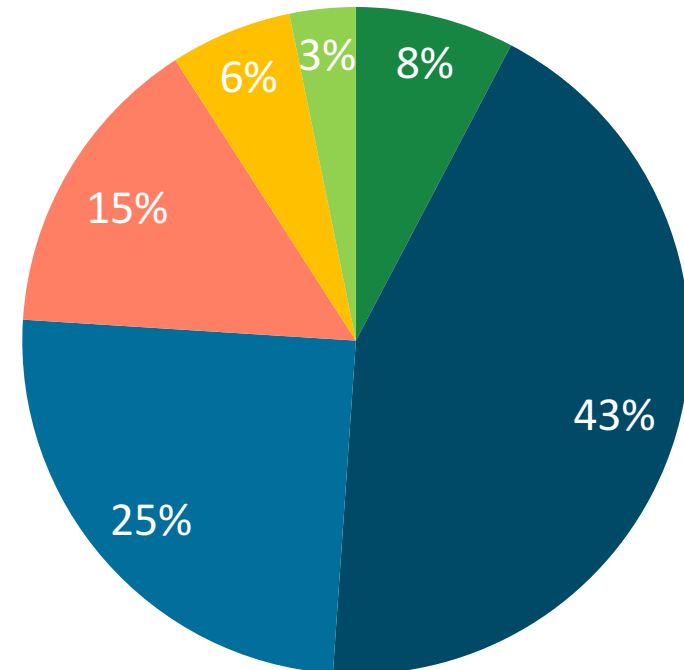

HOTEL DISTRIBUTION

The
Balancing Act

our reach

Each episode of The Balancing Act will air daily over a 30-day period as part of a 4-hour loop in up to 2,000 hotels and in up to 500,000 rooms nationwide.

Brands Cross Section

Brands by Segment

- Luxury
- Upper-Upscale
- Upscale
- Upper Midscale
- Midscale
- Economy

influential audience of affluent consumers & business leaders

Demographics

Female
47%

Male
53%

Age

18-34 **27%**

18-49 **60%**

25-54 **64%**

Median Age **46**

Source: Nielsen Demo Study,

Influential

C-Suite Executives
226 Index

College Graduates
or more
168 Index

Source: 2013 MRI Doublebase GFK MRI